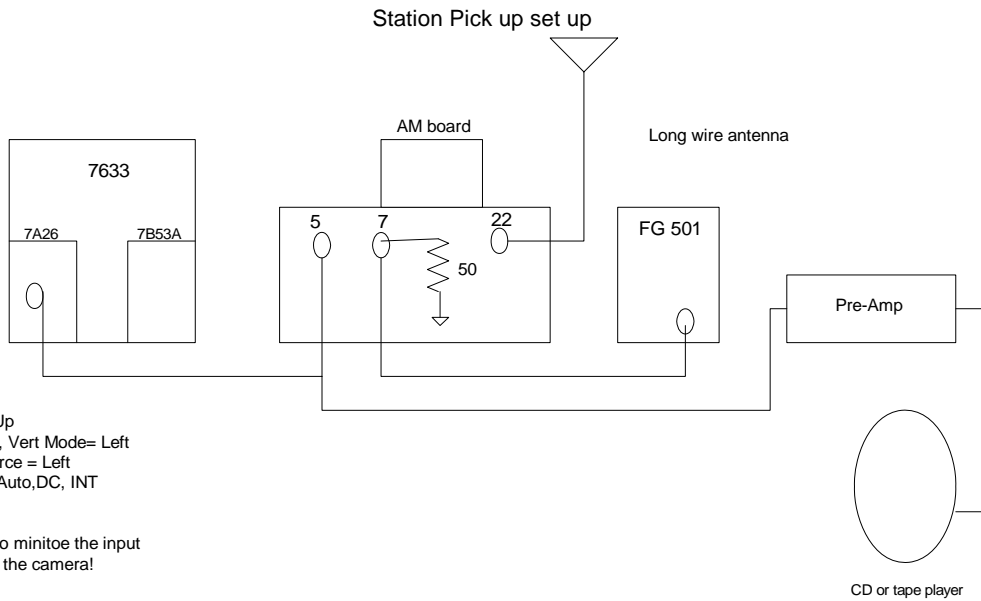

Receiver Kit

Using long AC cable with AC cheater plug it in the hall way and we use radio shack crystal radio to pick up the station and also to get ao broadcast set up above.  
 The long AC cord is used to plug the Mac Amplifier only! When you receive the signal from cristal radio.