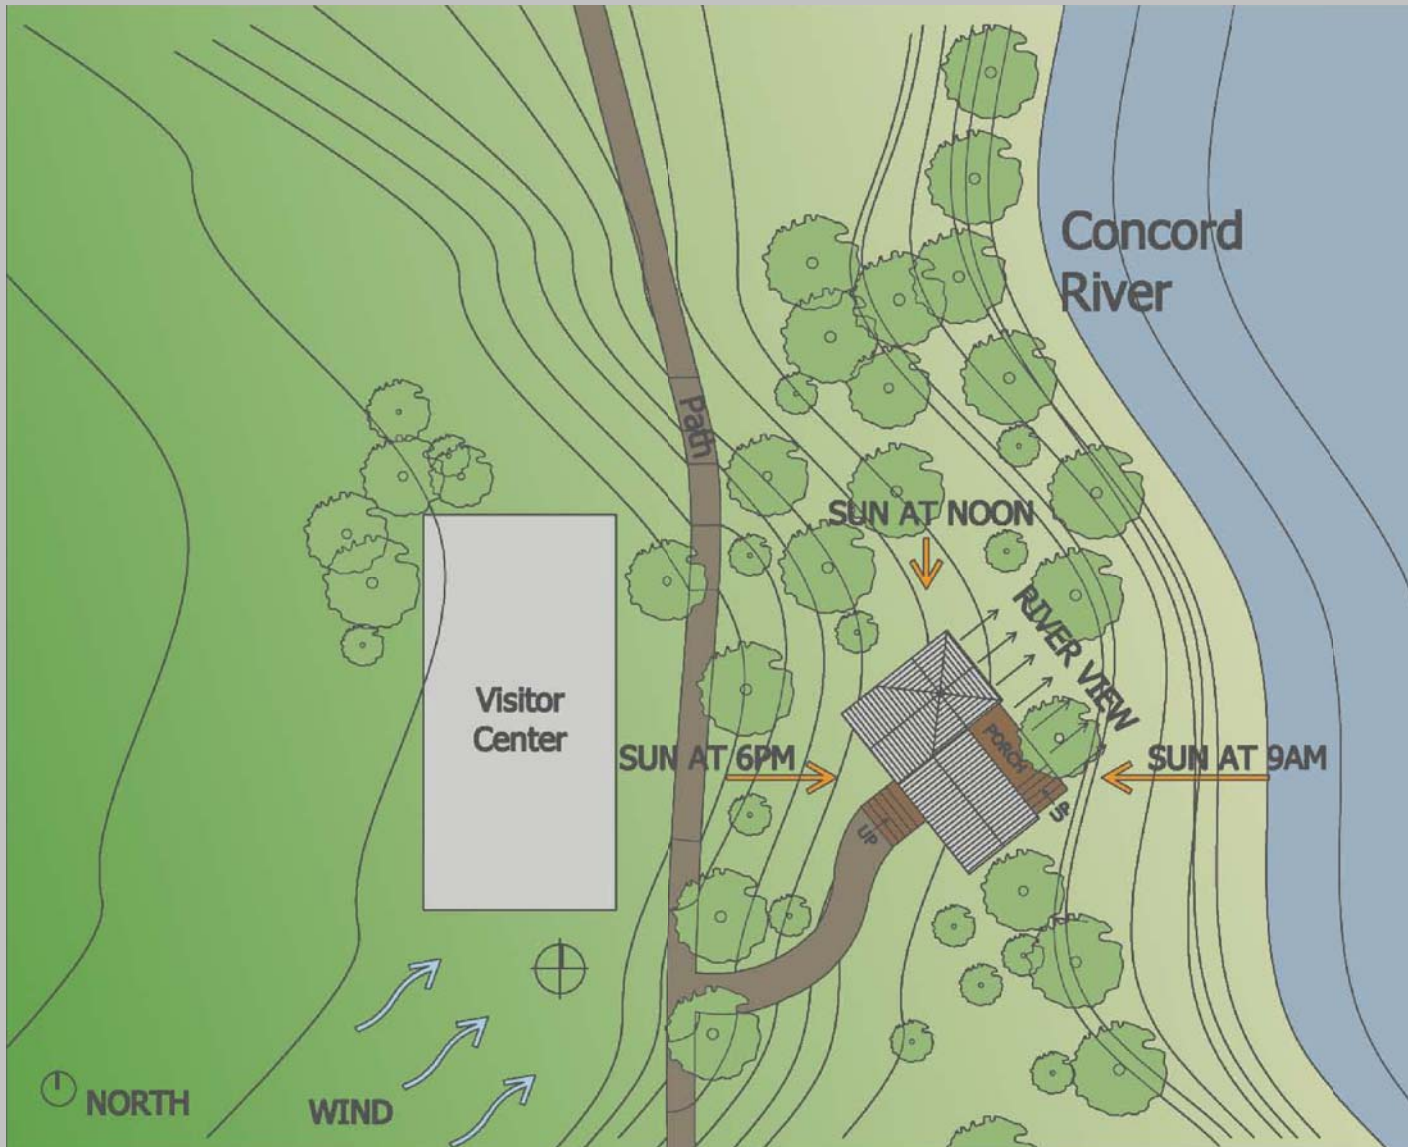

## CONCORD, MASSACHUSETTS

This cabin on the Concord River is the perfect retreat for our century's Henry David Thoreaus and Ralph Waldo Emersons. In this "modern cottage," guests live in comfort and style. The cabin takes advantage of the site, with a large picture window at the spacious desk and a back porch facing the Concord River. Windows are arranged strategically, such that the interior receives plenty of natural light, without sacrificing a guest's privacy. Nestled among the trees of Minuteman National Historic Park, and steps away from the water, this beautiful cottage will inspire its visitors and lure many talented writers to our Town of Concord.