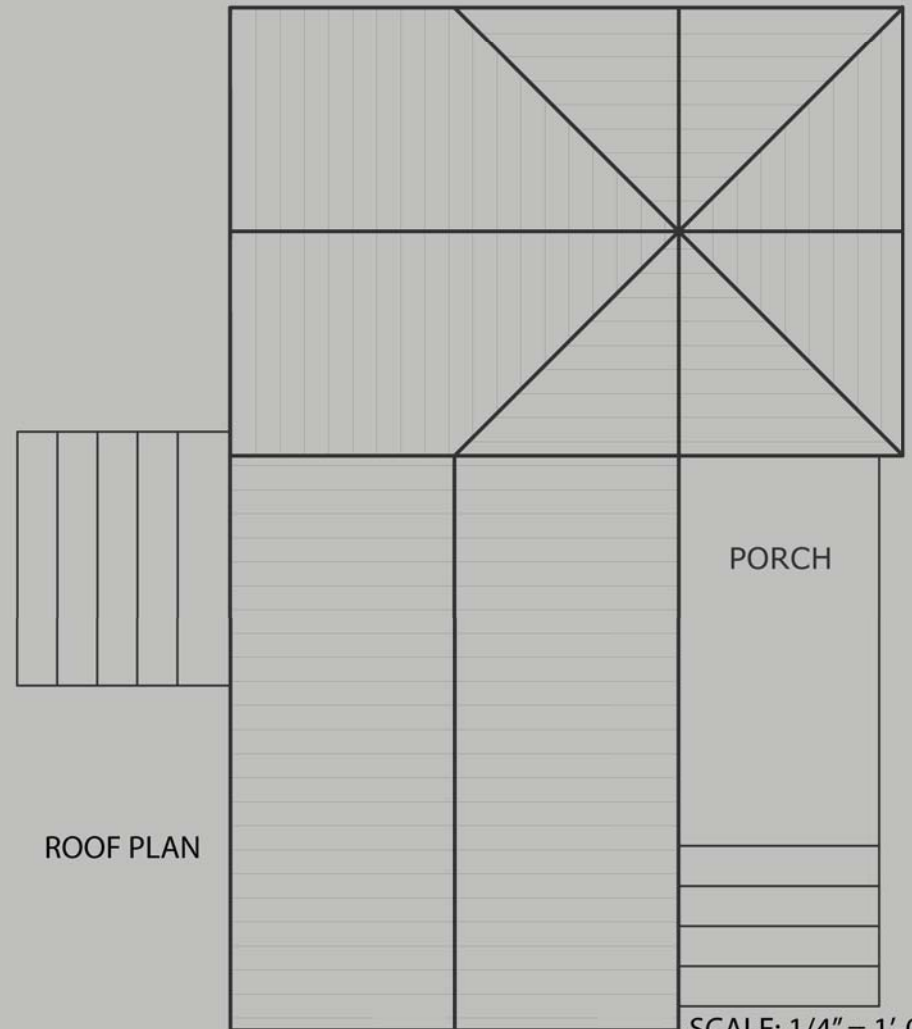

SCALE: 1/16" = 1'-0"

LOFT PLAN

# A MODERN COTTAGE

## CONCORD, MASSACHUSETTS

MAIN FLOOR PLAN

ROOF PLAN

SCALE: 1/4" = 1'-0"

A MODERN COTTAGE  
CONCORD, MASSACHUSETTS

SCALE: 1/4" = 1'-0"

A MODERN COTTAGE  
CONCORD, MASSACHUSETTS