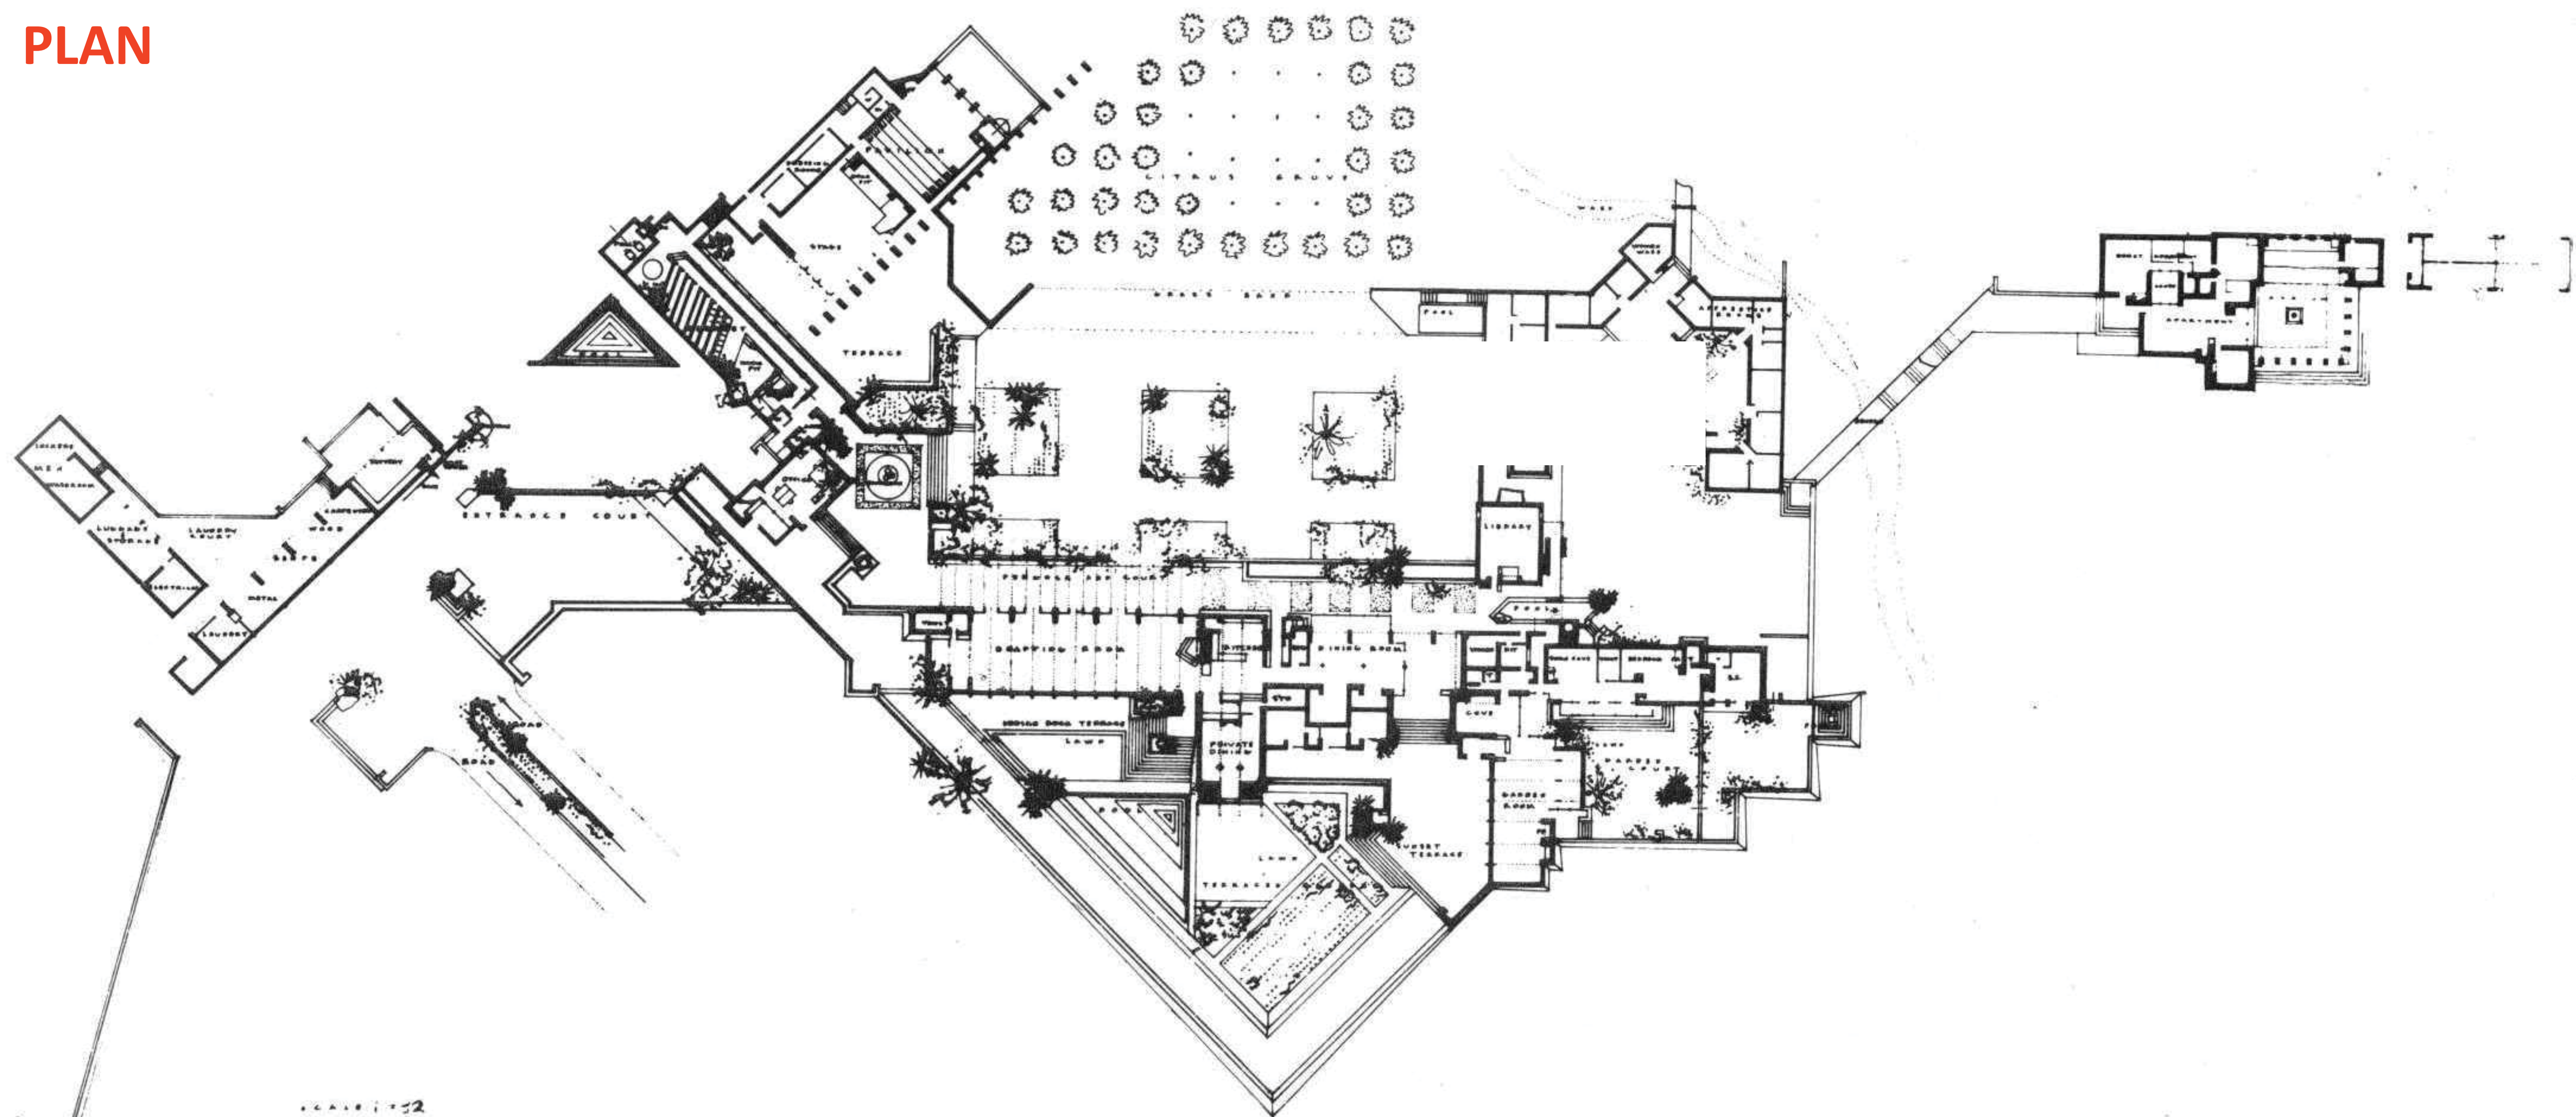

## PLAN

TALIESIN WEST  
ON THE MERICOP A MESA  
FRANK LLOYD WRIGHT ARCHITECT

## SOUTH ELEVATION

- 1. Drafting Studio
- 2. Terrace Steps
- 3. Dining Room
- 4. Apartments
- 5. Loggia
- 6. Garden Room
- 7. Wright's Living Quarters

## SECTIONS

The Office

Wright's Quarters (and Garden Room)

The Cabaret (section 1)

The Drafting Studio (and Vault)

The Music Pavilion

The Cabaret (section 2)

FRANK LLOYD WRIGHT'S  
**TALIESIN WEST**